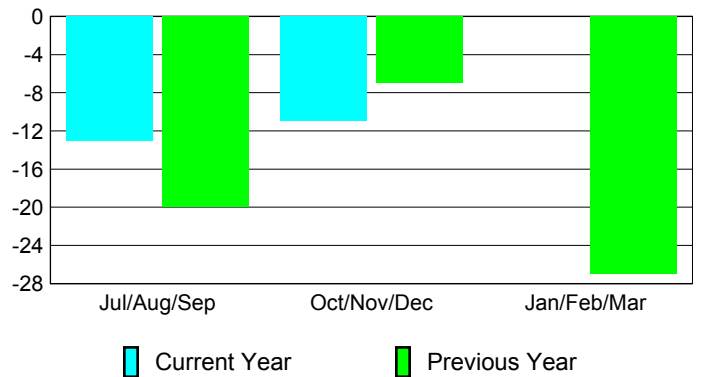

Membership Results
2012-2013

Membership
2011-2012

Month	Net Memb Goal	Actual New Memb	Actual Dropped Memb	Gain/Loss of Memb	Gain/Loss of Memb
Jul/Aug/Sep	0	18	-31	-13	-20
Oct/Nov/Dec	0	11	-22	-11	-7
Jan/Feb/Mar	0	0	0	0	-27
Totals	0	29	-53	-24	-54

Membership Results 2012-2013

Goal, New, Dropped, Gain/Loss

Comparison of Membership Gain/Loss

Current Year Compared to the Previous Year

Gender Comparison 2012-2013

Jul/Aug/Sep

Oct/Nov/Dec

Jan/Feb/Mar