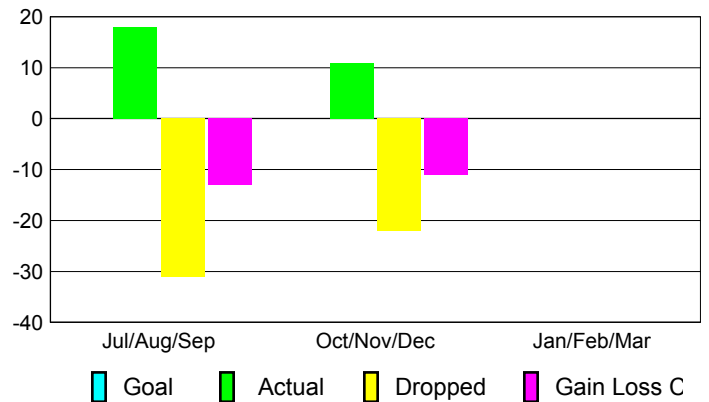

Membership Results 2012-2013

Goal, New, Dropped, Gain/Loss

Comparison of Membership Gain/Loss

Current Year Compared to the Previous Year